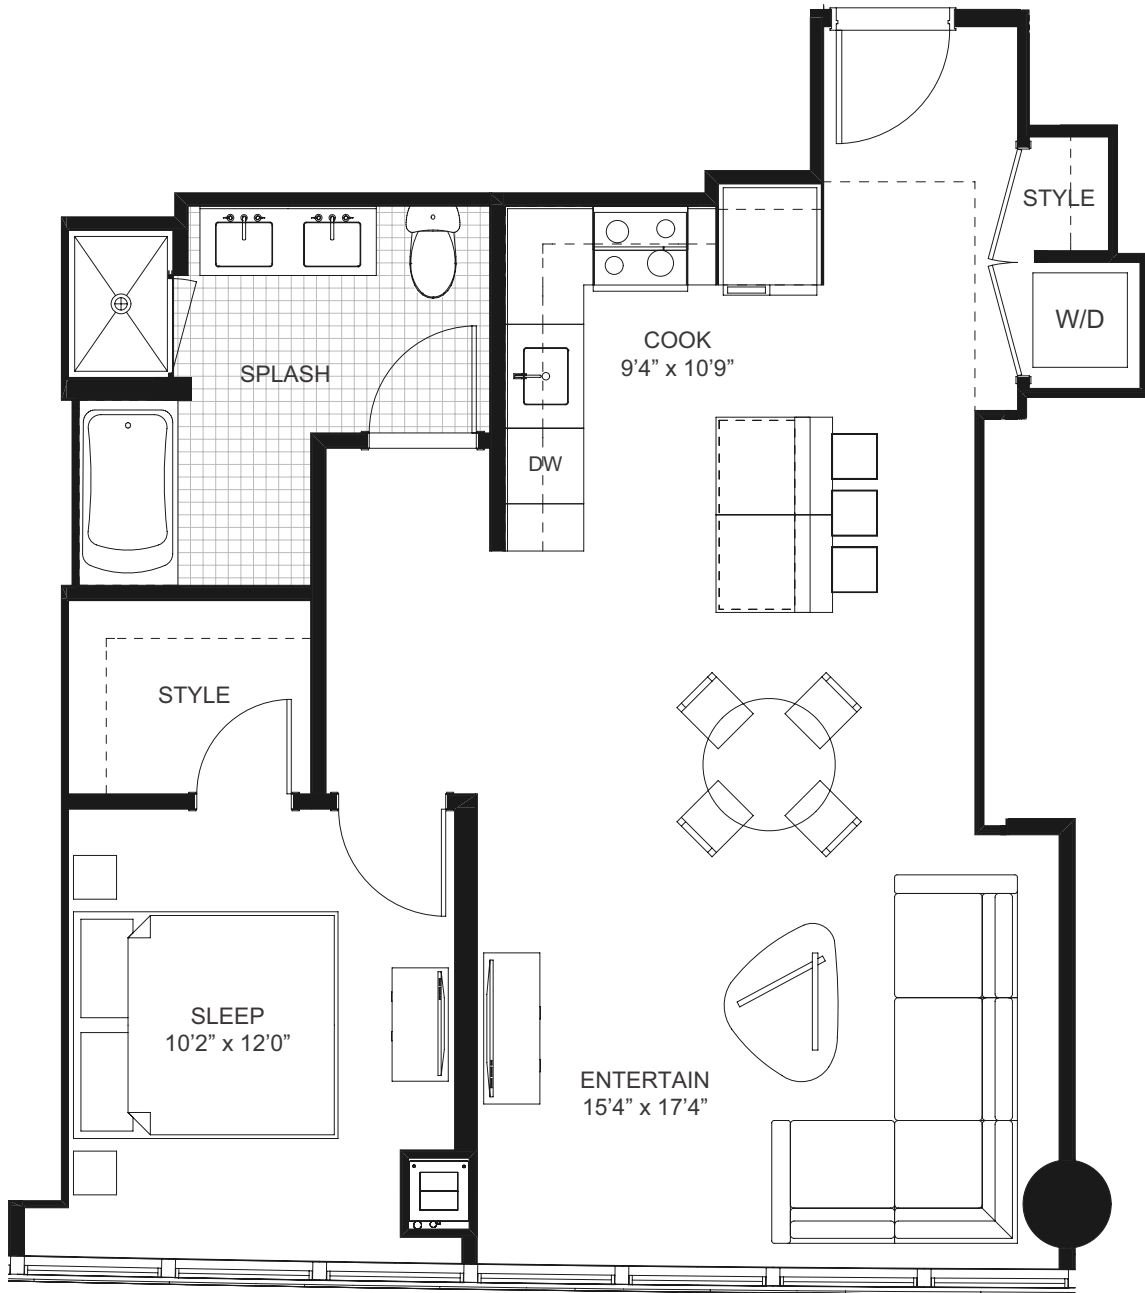

1E

details

1 bed

1 bath

843 sq ft